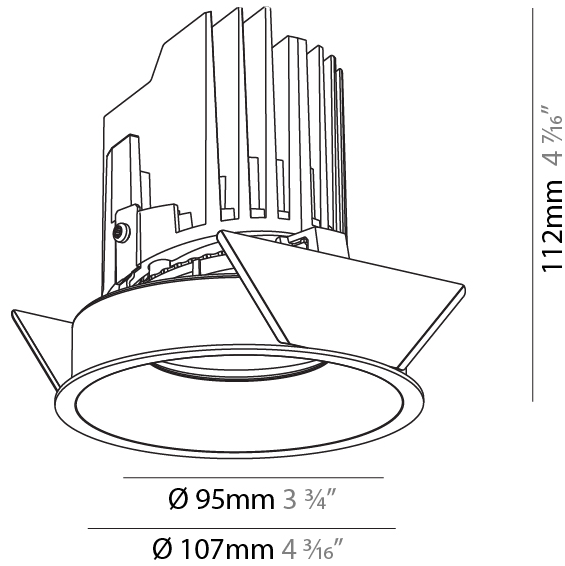

GENERAL

Series: Bioniq
Subseries: Bioniq Round Semi Adjustable
Brand: Prolight
Division: Architectural
Mounting Type: Recessed
Mounting Location: Ceiling
Subcategory: Downlight

PHYSICAL

Shape: Round
Diameter (mm): 107
Diameter (in): 4 3/16
Height (mm): 112
Height (in): 4 7/16
Ceiling Thickness (mm): 10 / 12.5 / 15
Ceiling Thickness (in): 3/8 or 1/2 or 9/16
Min. Recessing Depth (mm): 130
Min. Recessing Depth (in): 5 1/8
Light Distribution: Adjustable / Downlight
Weight (kg): 0.435
Weight (lbs): 0.96
Fixture Finish: SSR / BKV / CWI / CRY / HAB / UFT / ITA / RUA / FTG / MYG / LOD / PUS / FRO / FUP / KIA / POP / BLS / SPG / MEY / GOH / GUM / CHC / COM / ABZ / JAG / OBR / MOS / ROR
Fixture Material: Aluminum Die Cast
Cut-out Measurements: 98mm / 3 7/8"

ELECTRICAL

Lamp Type: LED (Zhaga Standard)
Total Output Wattage (W): 15
Dimming: Dali Dimming
Driver Included: No
Driver Location: Recessed Housing
Driver Type: Constant Current - 120Vac
Housing: See components
Input Voltage (V): 120
Constant Current (MA): 350

LED

Number of LEDs: 1
Color Temperature (°K): Warm Dim
Max. Delivered Lumen (lm): 760
Nominal Lumen (lm): 1140
CRI: >90 CRI
Lamp Life (hrs): 50000

OPTICAL

Reflector°: 20 / 40 / 60
Adjustability: Rotational 355°, Tilt 10°

RATINGS AND CERTIFICATIONS

Certified By: Certified for North American Standards
IP rating: IP20

PROJECT	_____
TYPE	_____
SPECIFIER	_____
QUANTITY	_____
DATE	_____